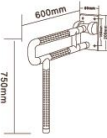

HS-018H-1

颜色：白色、黄色
Colour: white, yellow