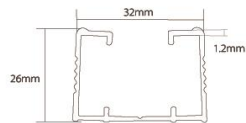

输液轨道YL-30  
Transfusion track YL-30

输液滑轮YL-05  
Infusion pulley YL-05

隔帘轨道YL-20  
Every curtain rail YL-20

帐车YL-06  
wheeler YL-06

豪华输液轨道YL-32  
Luxury infusion track YL-45

锌合金滑轮YL-05B  
Zinc alloy pulley YL-05B