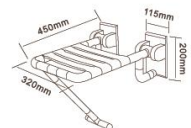

颜色：白色、黄色
Colour: white, yellow