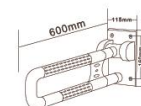

材料：尼龙和金属管复合
配置：普通连接件
颜色：白色、黄色
Material: Nylon and metal composite
Configuration: ordinary fittings
Colour: white, yellow

HS-018B-3