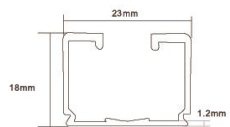

输液轨道YL-30  
Transfusion track YL-30

输液滑轮YL-05  
Infusion pulley YL-05

隔帘轨道YL-20  
Every curtain rail YL-20

帐车YL-06  
wheeler YL-06

豪华输液轨道YL-32  
Luxury infusion track YL-45

锌合金滑轮YL-05B  
Zinc alloy pulley YL-05B