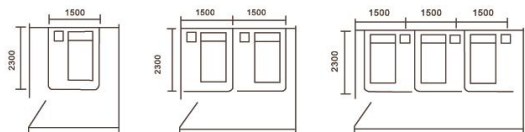

双人病房 (左L型)
Double ward (L left)

三人病房 (右L型)
Three person ward (L right)

病床隔帘设计测量方案 Bed curtain design measurement scheme

单人病房 (U型)
Single ward (U)