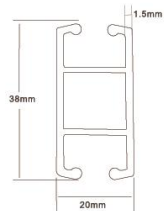

轨道系列 ORBIT SERIES

独特设计 不易变形
适用广泛 安全稳固

Unique design, not easy to deform
Widely application range,
Safe and stable.

PERFORMANCE

1. **1、轨道：**采用铝合金材质，独特设计，不易变形；收拉轻巧流畅，安全稳固。轨道之间的结合口有强化ABS专用连接器，使整套轨道浑然一体，极大增加了轨道的刚度。房间净高太大有专用的不锈钢悬空架配合安装。
2. **2、滑车：**结构紧凑合理，减小拐弯半径，减少窗帘布收缩所占长度；滑动轻巧顺畅；挂钩采用S型，拆装清洗方便；滑轮采用独特加工工艺，应用高科技纳米材料，国内首次真正实现静音、无尘、耐磨。
3. **3、轨道弯弧：**从香港进口专用的轨道弯弧器，全部自动化，弯弧弧度一次加工成型，轨道沟槽不发生变形，保证滑车滑动轻巧顺畅。
4. **4、滑车**每米6~9个，轨道每600mm一个固定点。

1. **1. Track:** Aluminum alloy material, unique design, not easy to deform; easy to draw and pull, safe and stable. Specialized connectors for strengthening ABS are installed between rails, which make the whole set of rails integrated and greatly increase the stiffness of rails. If the net height of the room is too high, special stainless steel suspensions for installation are available.
2. **2. Pulley:** compact and reasonable structure, reduce turning radius, reduce the length of curtain cloth; slip lightly and smoothly; S-type hook, easy to disassemble, install and clean; Pulley, with unique processing technology and high-tech nano-materials, achieves 'silent, dust-free, wear-resistant' for the first time in China.
3. **3. Rail curving arc:** The specialized rail bender imported from Hong Kong is fully automatic. The bending arc is one-time processing in mold, and the track groove doesn't deform, those factors ensure the pulley sliding light and smooth.
4. **4. Pulley:** 6 pieces to 9 pieces per meter, Rail: one fixed point per 600mm.