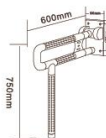

HS-018C-1

材料：尼龙和金属管复合  
配置：不锈钢工字连接件  
颜色：白色、黄色

Material: Nylon and metal composite  
Configuration: stainless steel flanged fittings  
Colour: white, yellow

HS-018D

材料：尼龙和金属管复合  
配置：普通连接件  
颜色：白色、黄色

Material: Nylon and metal composite  
Configuration: stainless steel flanged fittings  
Colour: white, yellow