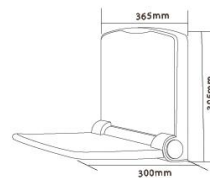

颜色：白色
Colour: white

HS-03B