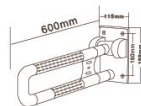

材料：尼龙和金属管复合
配置：普通连接件
颜色：白色、黄色
Material: Nylon and metal composite
Configuration: ordinary fittings
Colour: white, yellow

HS-018B-2