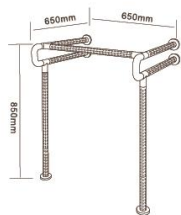

HS-004C

材料：尼龙和金属管复合

颜色：白色、黄色

Material: Nylon and metal composite

Configuration: Stainless steel flanged fittings

Colour: white, yellow

HS-005A-1

材料：尼龙和金属管复合

配置：普通连接件

颜色：白色、黄色

Material: Nylon and metal composite

Configuration: ordinary fittings

Colour: white, yellow

卫浴扶手系列 BATH CROCK ARMREST SERIES