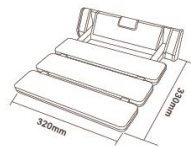

## 淋浴椅系列 SHOWER CHAIR SERIES

安全舒适，易折叠  
不占空间  
质地光洁细腻  
安装方便

Safe and comfortable, easy to fold  
Room-saving,  
Smooth and delicate texture  
Easy to install

HS-01B

颜色：白色、黄色  
Colour: white, yellow

HS-01N