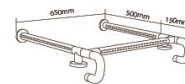

材料：尼龙和金属管复合
配置：普通连接件
颜色：白色、黄色

Material: Nylon and metal composite
Configuration: ordinary fittings
Colour: white, yellow