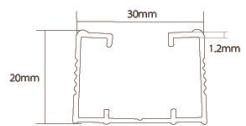

隔帘轨道YL-20
Every curtain rail YL-20