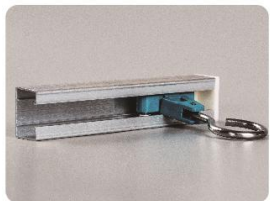

输液轨道YL-30
Transfusion track YL-30