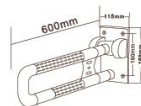

## PERFORMANCE

轻松收纳、节省空间  
倾心设计的优良结构  
安全方便  
为您和家人保驾护航

Easy intaking, room-saving  
Well-designed structure  
Safe and comfortable,  
Escort you and your family

HS-018A

材料：尼龙和金属管复合  
配置：普通连接件  
颜色：白色、黄色  
Material: Nylon and metal composite  
Configuration: ordinary fittings  
Colour: white, yellow