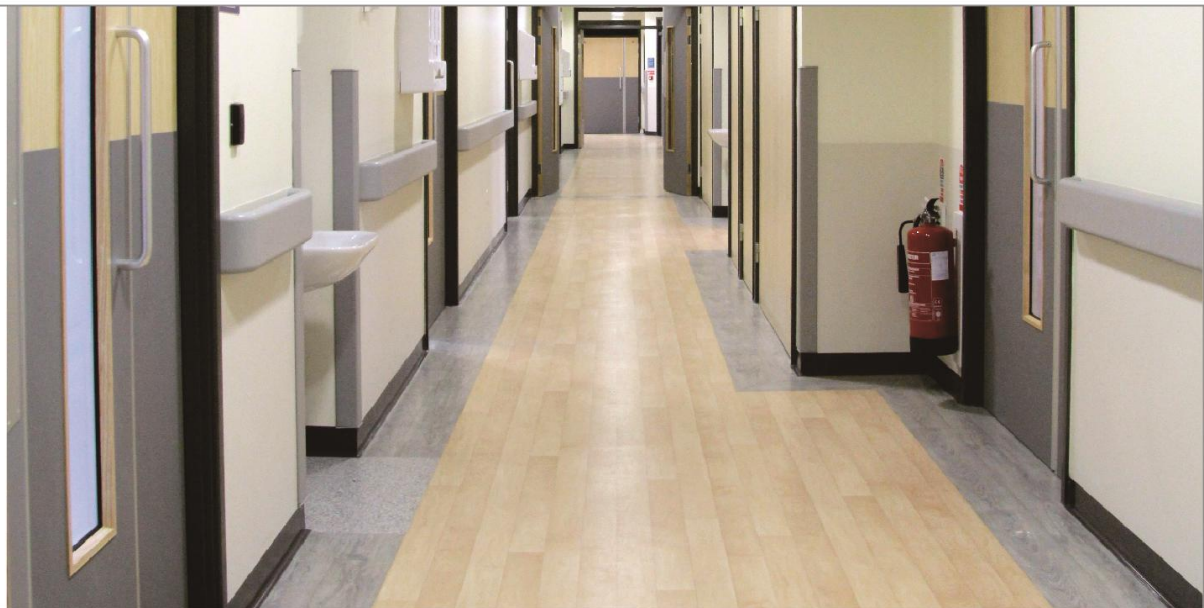

## ● 护墙角系列 CORNER GUARD SERIES

适用于医院、养老院、颐养中心、幼儿园、学校、早教机构、儿童游乐场、酒店宾馆、高端商业建筑、工厂车间等

Applicable to hospitals, nursing homes, home care centers, kindergartens, schools, Early education institutions, children's playgrounds, hotels, high-end commercial buildings, Factory workshop, etc.